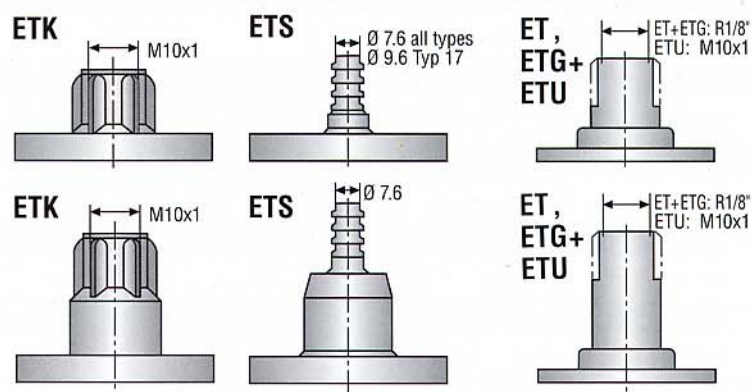

Mounting plate complete

Type 15, 21, 17, 50,
100, 150
Order no. 19726.1

Dimensions in mm

Connection parts

Long type only pressure side type 50, 100 and 150.