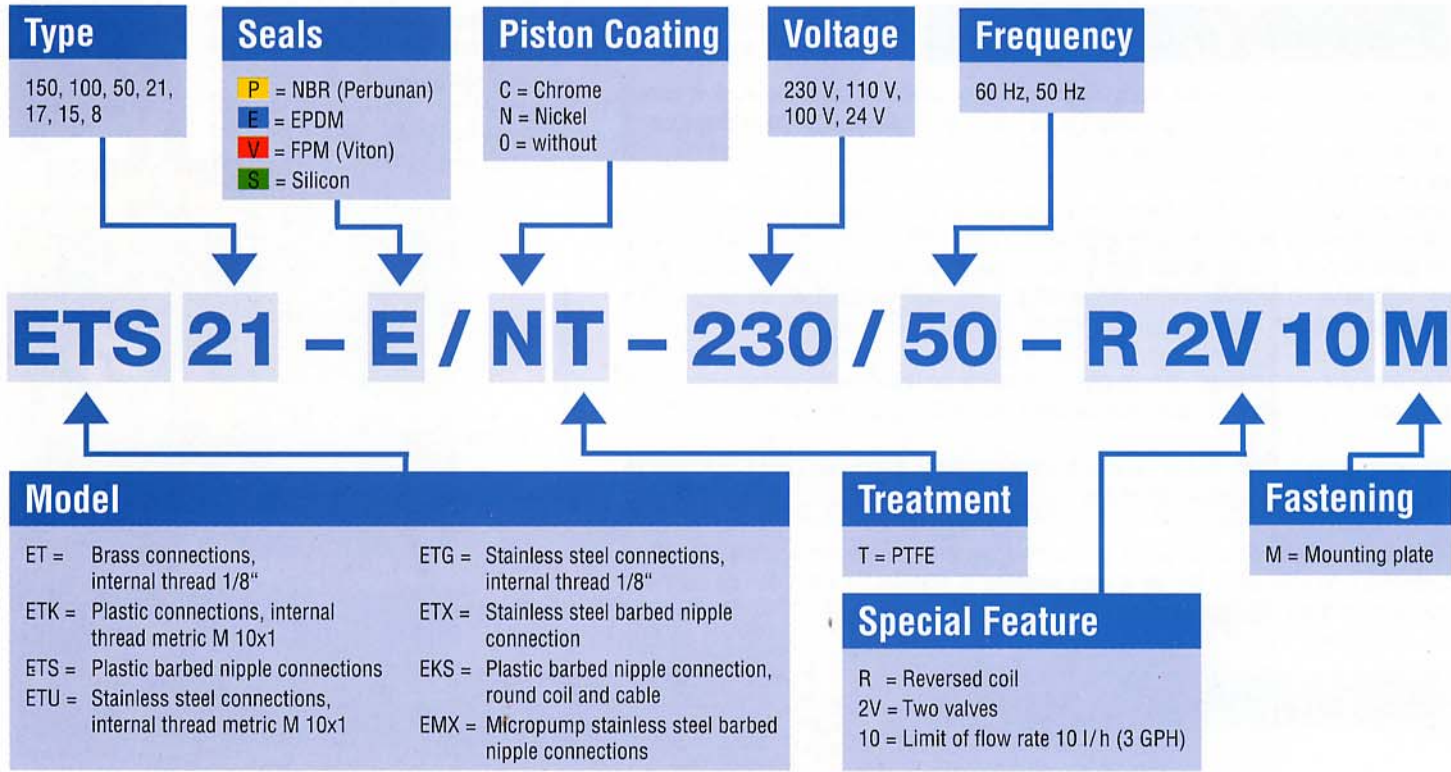

**ET ETK ETU
ETS EMX EKS**

Electronic circuits

DC Voltage		AC Voltage	
DC 60 Hz	DC variable	AC digi	AC digi variable
Input U = 12-30 VDC	Input U = 12-30 VDC	Input U = 110 V / 60 Hz	Input U = 110 V / 60 Hz
Output f = 60 Hz	Output f = 1-60 Hz	Output f = 60 / n Hz (n=1-10)	Output f = 0.1-60 Hz
Power = 25 VA	Power = 25 VA	Power = 40 VA	Power = 40 VA

Mounting plate complete

Type 15, 21, 17, 50,
100, 150
Order no. 19726.1

Dimensions in mm

Connection parts

Long type only pressure side type 50, 100 and 150.