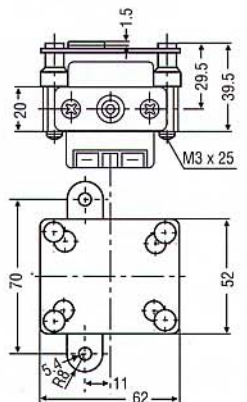

Mounting plate complete

Type 15, 21, 17, 50,
100, 150
Order no. 19726.1

Dimensions in mm

Connection parts

Long type only pressure side type 50, 100 and 150.